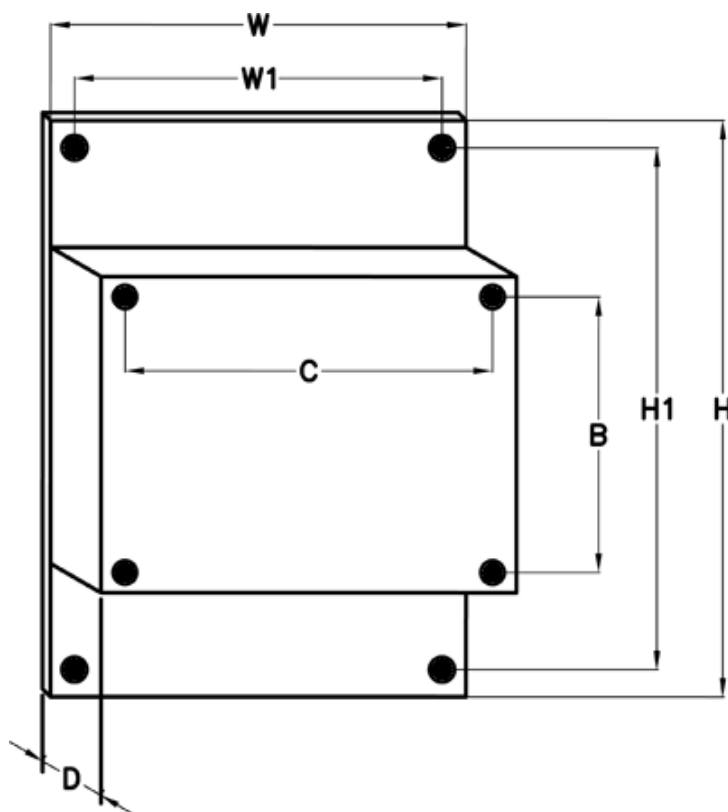

Article number: 10590012102

Description: EMC filter Kl. B type E2F-2102
for Taian E2

Measures

B = 116.0

C = 61

d = 25

H = 156

H1 = 145

W = 76.0

W1 = 60